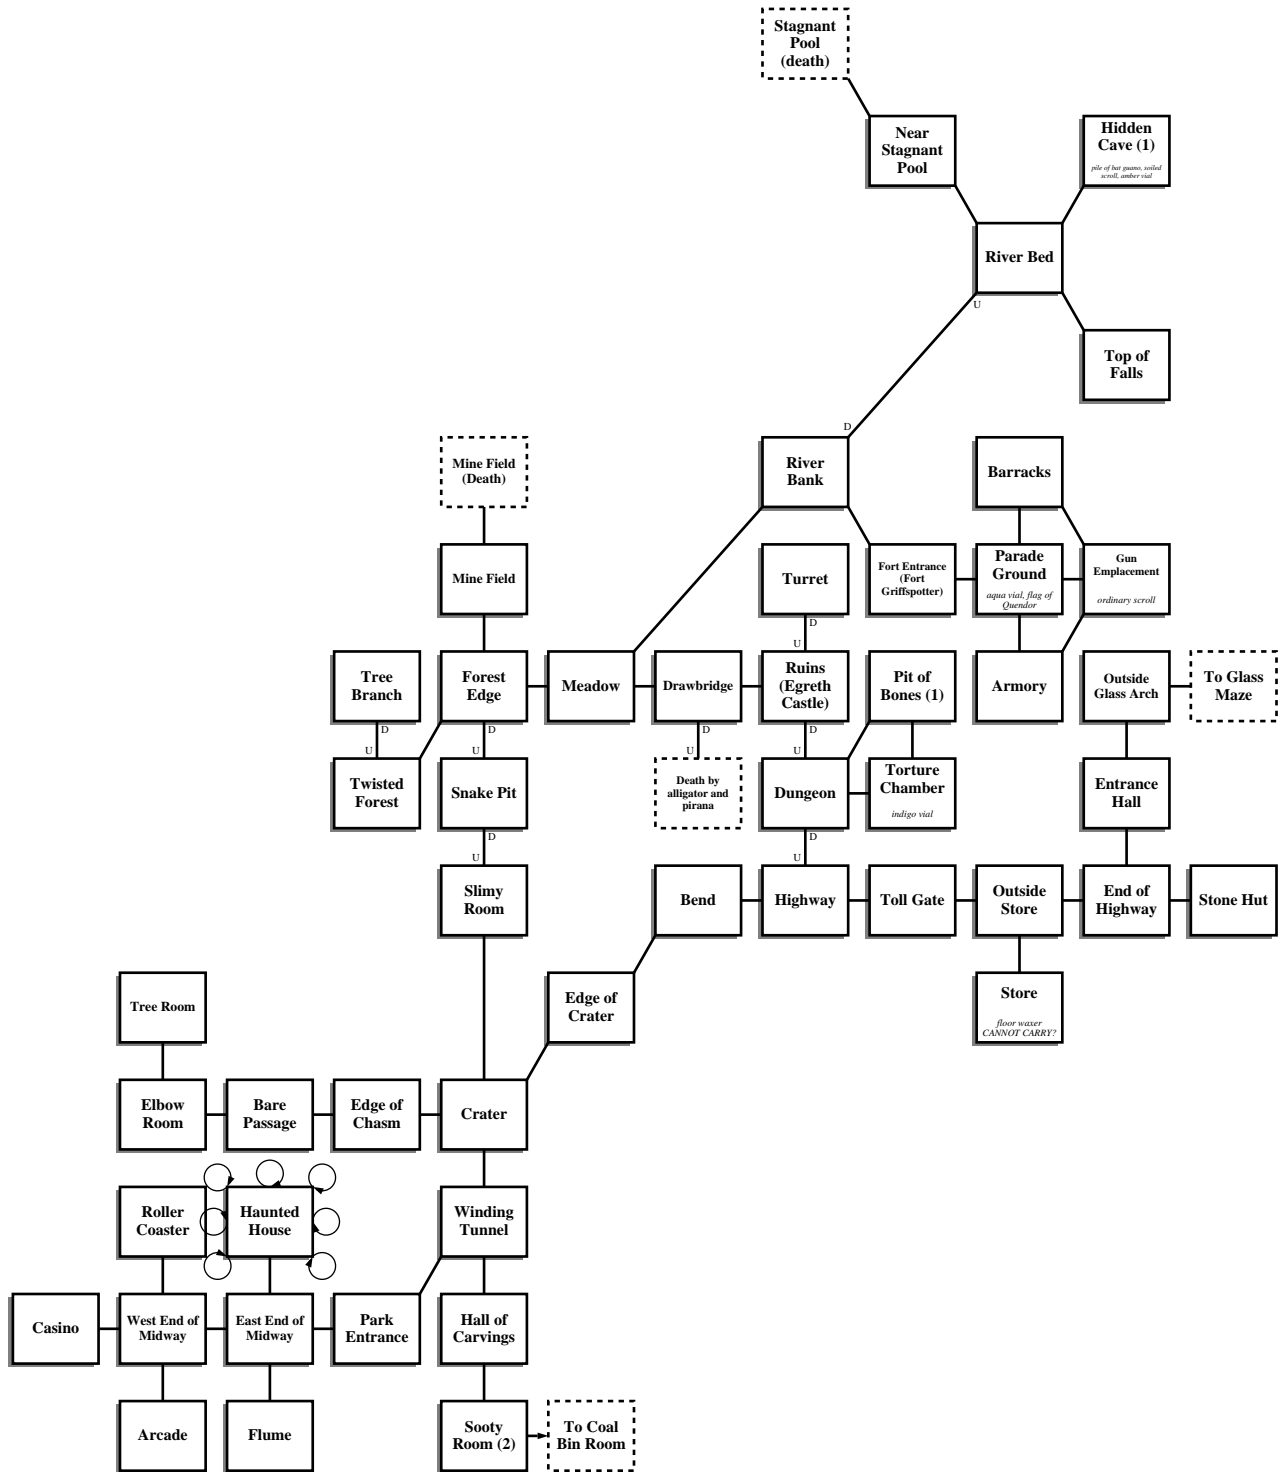

Sorcerer

Hall of the Guild of Enchanters

Sorcerer

The Distant Lands (Dream / aimfiz Belboz)

Sorcerer

Glass Maze Before Floor 3

Glass Maze Before Floor 2

Sorcerer

Glass Maze Before Floor 1

Glass Maze After Floor 3

Sorcerer

Glass Maze After Floor 2

Glass Maze After Floor 1

Sorcerer

Coal Mine (Penultimate Game)

Sorcerer

By the Ocean (End Game)